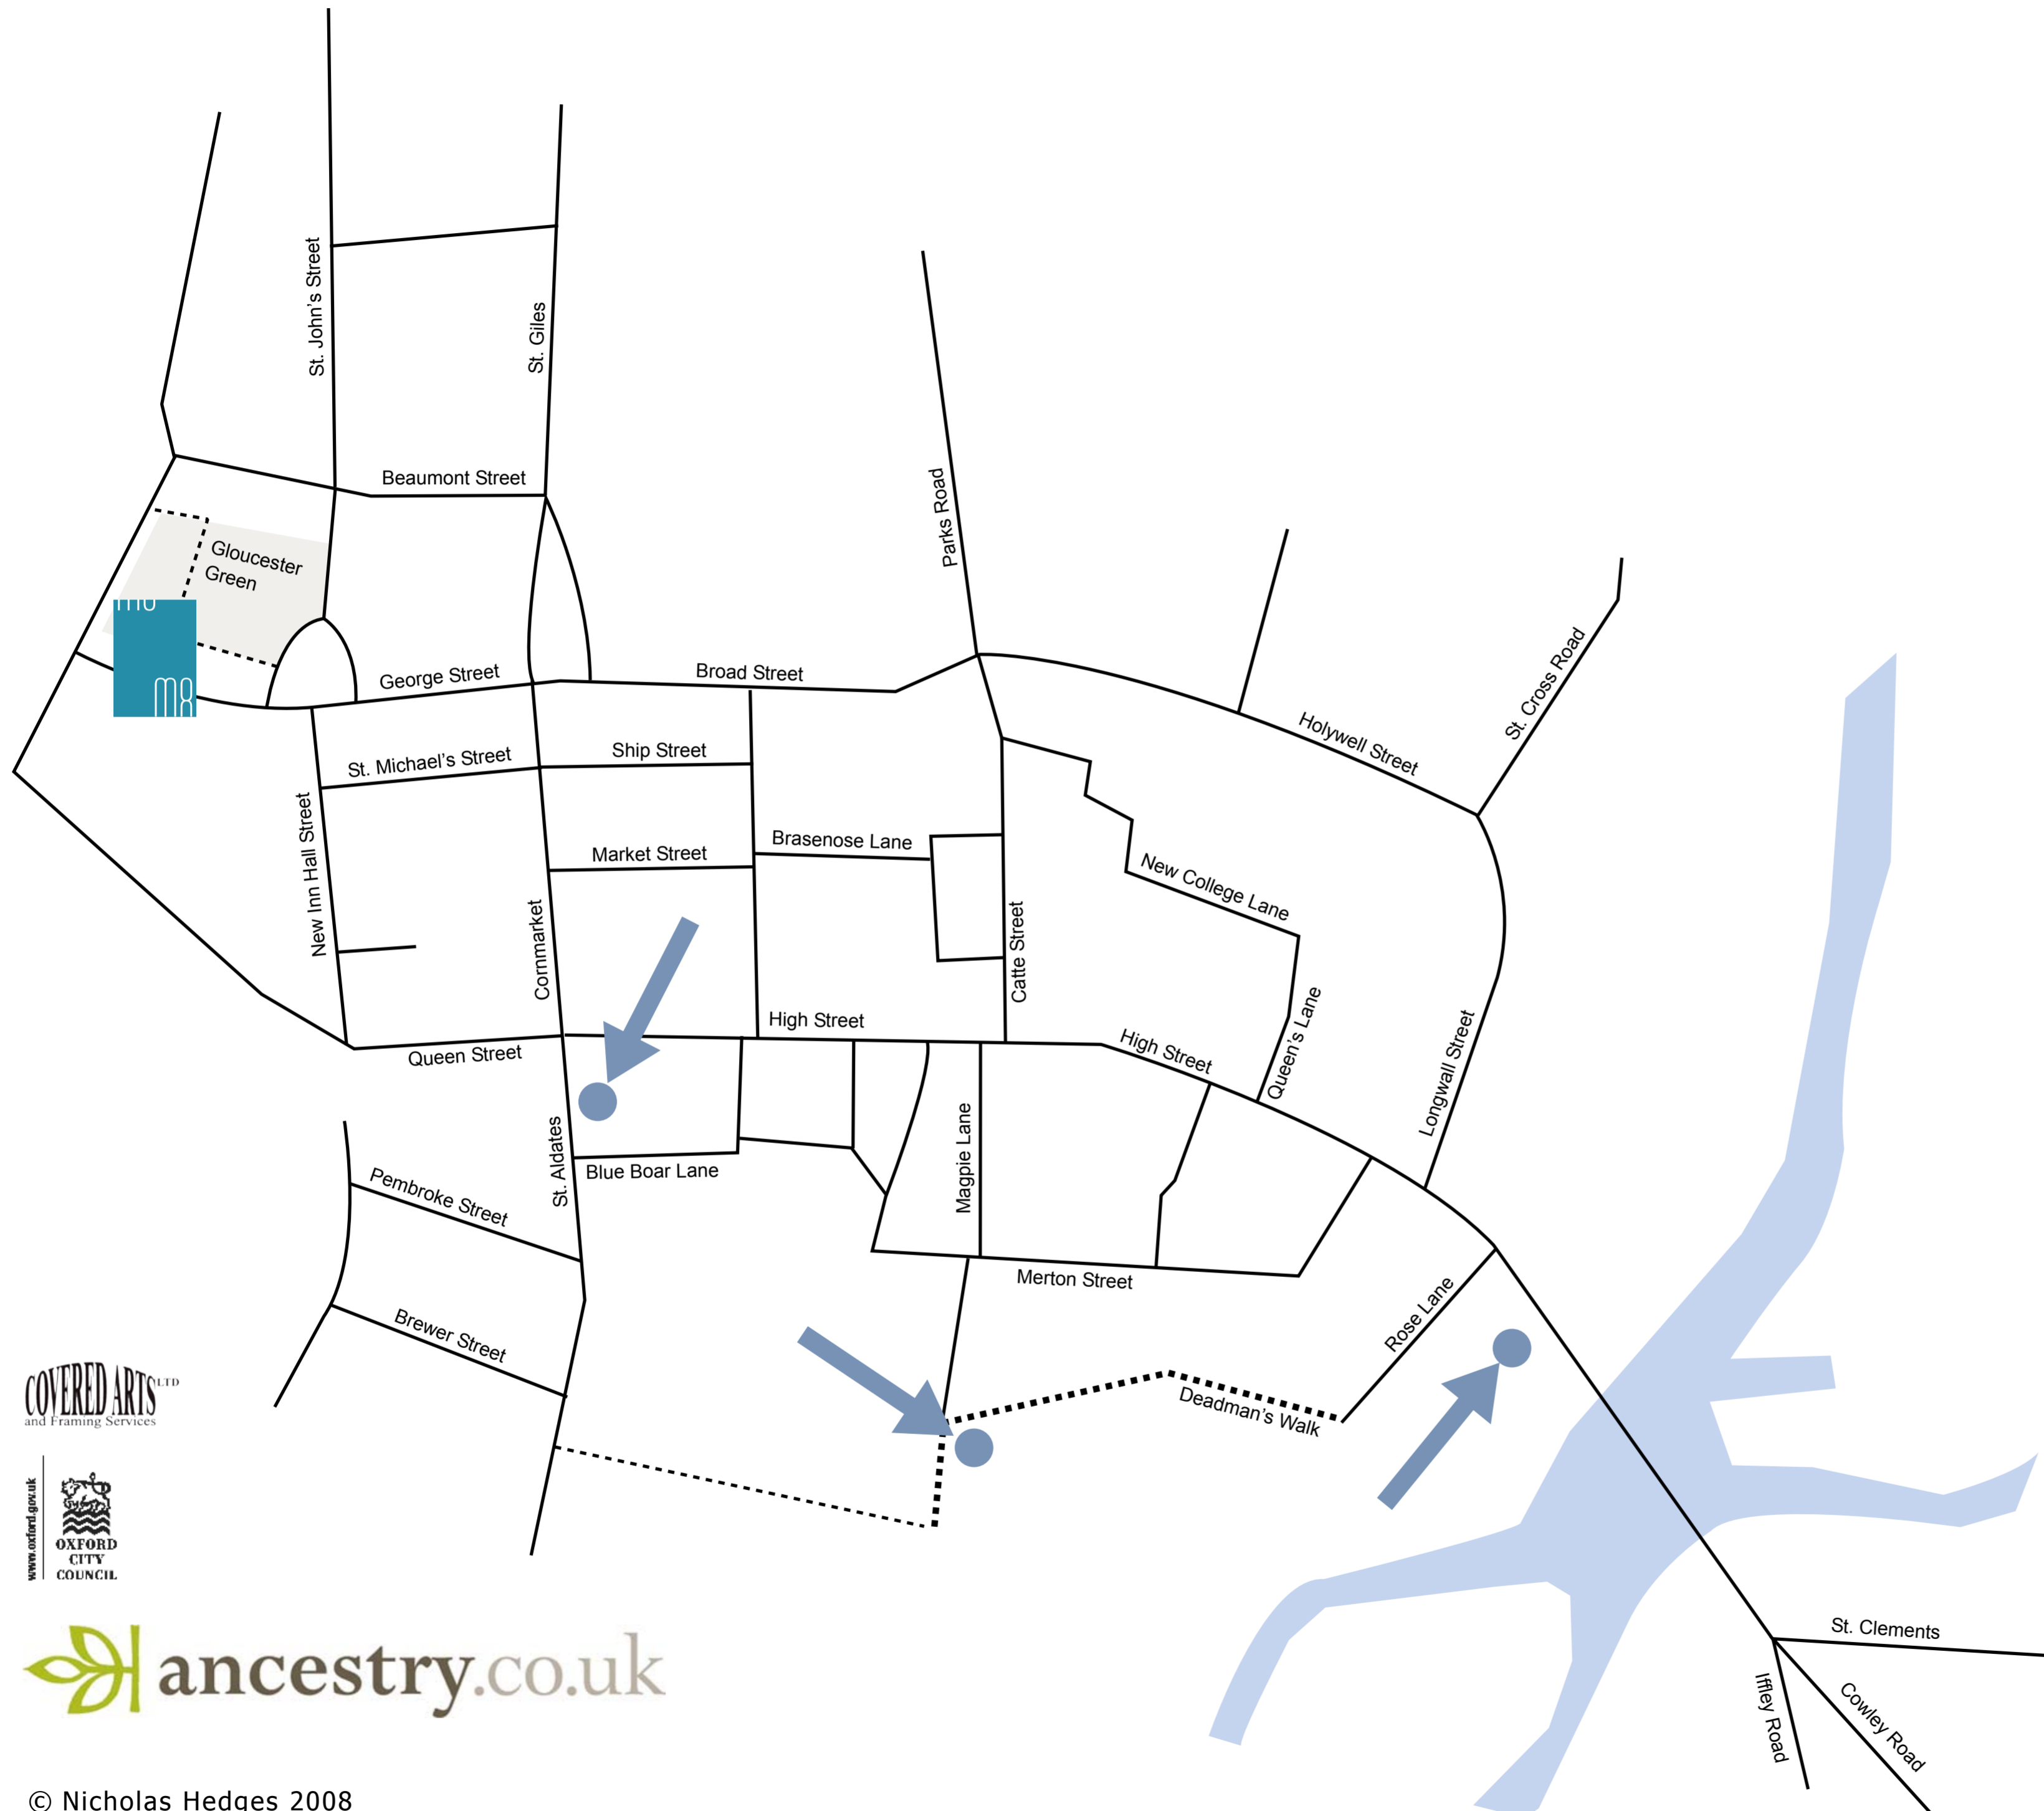

Nicholas Hedges

Mine the Mountain

The Gallery, Oxford Town Hall

Deadman's Walk

University of Oxford Botanic Gardens

1st - 8th October

Town Hall Opening Hours:

10.00am - 6.00pm

Late opening Tuesday 7th until 9.00pm

Open Saturday 10.00am - 6.00pm

Sunday 10.00am - 4.00pm

www.minethemountain.org

COVERED ARTS LTD
and Framing Services

www.oxford.gov.uk
OXFORD CITY COUNCIL

ancestry.co.uk

© Nicholas Hedges 2008

www.m8show.org

www.nicholashedges.co.uk